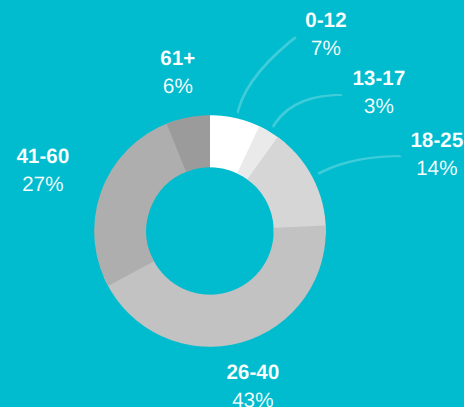

Interpersonal Violence Statistics: Individuals Served by NH Crisis Centers in 2016

14,805

Individuals Served by
NH Crisis Centers

Sexual Violence

2,380 adult victims served

- ➔ 2,157 adult victims of sexual assault
 - 377 male victims
 - 1,780 female victims
- ➔ 94 victims of sexual harassment
 - 12 male victims
 - 82 female victims
- ➔ 129 adult survivors of childhood sexual abuse
 - 30 male victims
 - 99 female victims

Domestic Violence

9,055 adult victims served

- ➔ 8,475 female victims
- ➔ 580 male victims

Stalking

669 victims served

- ➔ 541 female victims
- ➔ 128 male victims

CHILD VICTIMS

404

victims of child abuse

247 female victims

157 male victims

754

victims of child sexual abuse

546 female victims

208 male victims

243

children exposed to domestic violence

125 female victims

118 male victims

AGE OF VICTIMS

Domestic Violence Victims By Age

Sexual Assault Victims By Age

524 individuals took refuge in NH's emergency shelters