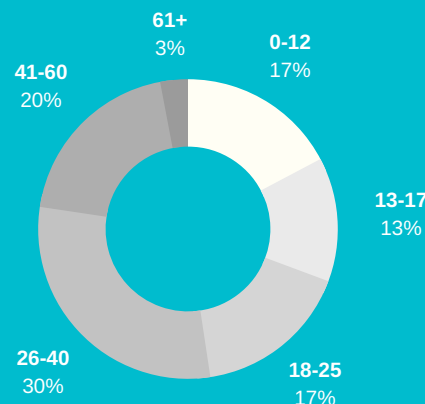

Interpersonal Violence Statistics: Individuals Served by NH Crisis Centers in 2016

14,805

Individuals Served by
NH Crisis Centers

Sexual Violence

2,380 adult victims served

- ➔ 2,157 adult victims of sexual assault
 - 377 male victims
 - 1,780 female victims
- ➔ 94 victims of sexual harassment
 - 12 male victims
 - 82 female victims
- ➔ 129 adult survivors of childhood sexual abuse
 - 30 male victims
 - 99 female victims

Domestic Violence

9,055 adult victims served

- ➔ 8,475 female victims
- ➔ 580 male victims

Stalking

669 victims served

- ➔ 541 female victims
- ➔ 128 male victims

CHILD VICTIMS

404

children exposed to domestic violence

125 female victims

118 male victims

AGE OF VICTIMS

Domestic Violence Victims By Age

Sexual Assault Victims By Age

524 individuals took refuge in NH's emergency shelters

EMERGENCY SHELTER

302 adult women were housed in NH's emergency shelters for a total of 20,424 nights collectively

1 adult man was housed in NH's emergency shelters for a total of 131 nights collectively